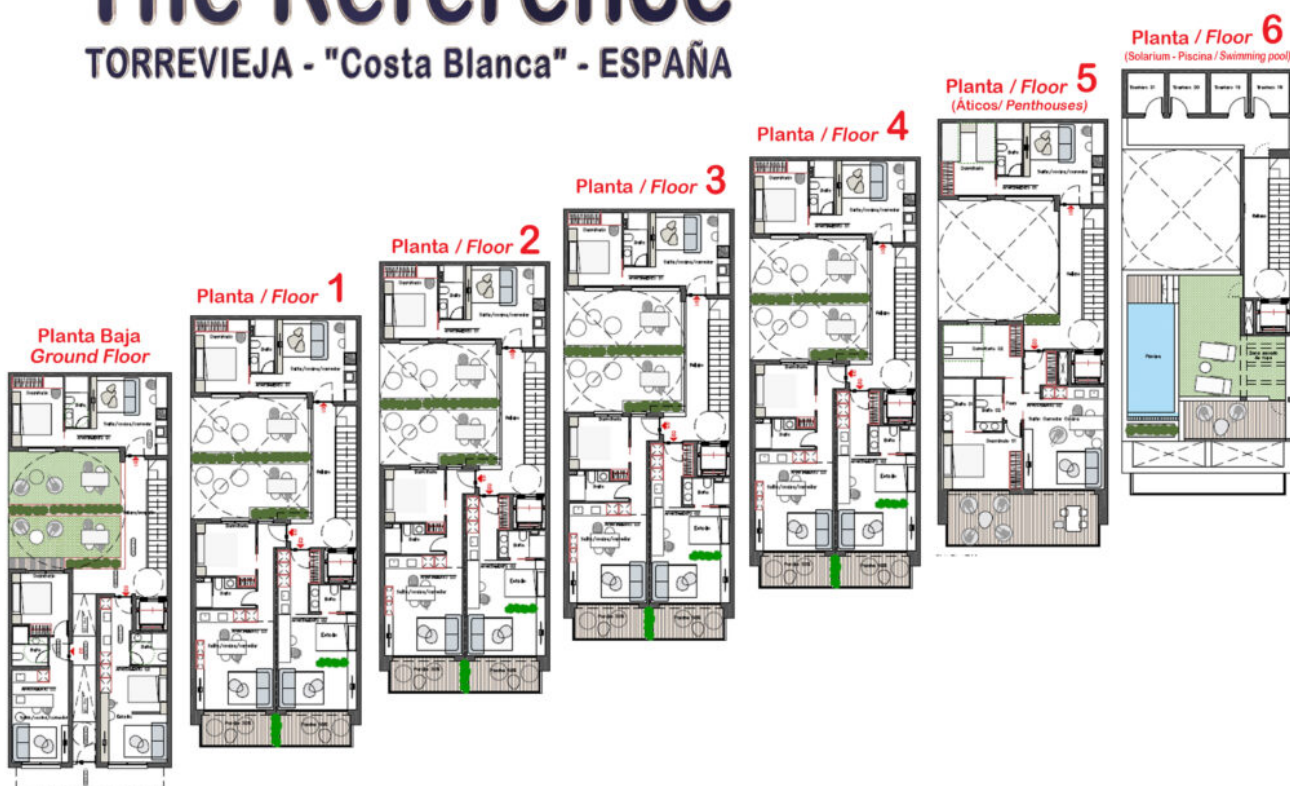

Floorplans

"The Reference"

Floorplans

"The Reference"

TORREVIEJA - "Costa Blanca" - ESPAÑA

3D Floorplans

Planta Baja

Ground Floor

Tipo/Type: B1

Tipo/Type: B2

Tipo/Type: B3

Planta Tipo: 1ª, 2ª, 3ª y 4ª Planta

FloorPlan Type: 1st, 2nd, 3rd and 4th Floor

Tipo/Type: 1

Tipo/Type: 2

Tipo/Type: 3

Planta 5ª Aticos

5th Floor Penthouses

Vista Frontal/Front View

Vista Lateral/Side View

Vista Trasera/Back View

Tipo/Type: A1

Tipo/Type: A23

Planta Solarium/Piscina